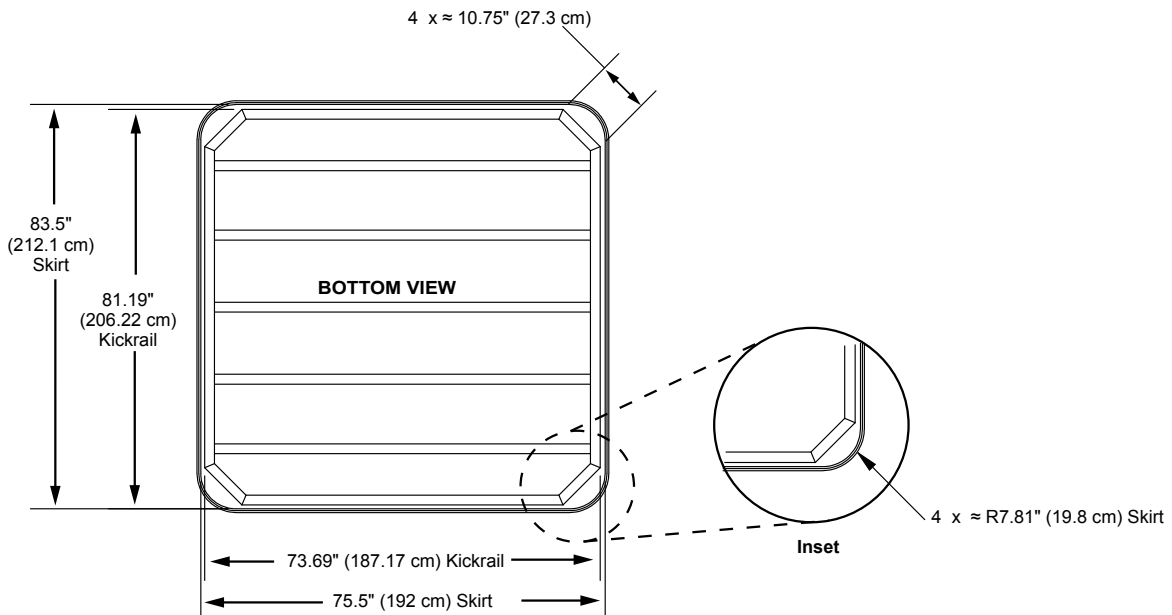

- Jets Pump 1: Powers All Jets + Waterfall when running

23 Total Jets

Spa Operation Subject To Change Without Notice

SEAT DEPTHS

- A = 25.50" (64.7 cm)**
- B = 27.50" (69.9 cm)**
- C = 27.50" (69.9 cm)**
- D = 27.40" (69.6 cm)**
- E = 30.25" (76.8 cm)**

Listed dimensions represent distance from top of acrylic to lowest point in seat. Tolerance $\pm 0.5"$ (1.27 cm).

*(See Warranty Document for Specific Details)

Dimensions/Specifications Subject To Change Without Notice

Sundance Spas 680 Prado

Portable Dimensions

FRONT VIEW
(Front view with stereo option shown)
Tolerance: $\pm 0.5"$ (1.27 cm)

SIDE VIEW
Tolerance: $\pm 0.5"$ (1.27 cm)

IMPORTANT! Always measure each hot tub for exact dimensions BEFORE designing its foundational support and/or decking.