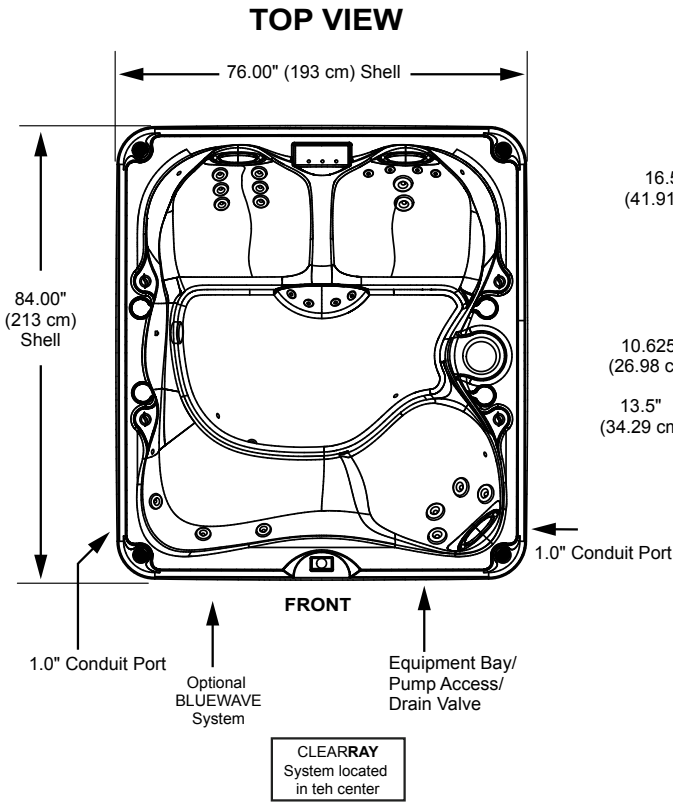

- Jets Pump 1: Powers All Jets + Waterfall when running

23 Total Jets

Spa Operation Subject To Change Without Notice

SEAT DEPTHS

- A = 25.50" (64.7 cm)**
- B = 27.50" (69.9 cm)**
- C = 27.50" (69.9 cm)**
- D = 27.40" (69.6 cm)**
- E = 30.25" (76.8 cm)**

Listed dimensions represent distance from top of acrylic to lowest point in seat. Tolerance $\pm 0.5"$ (1.27 cm).

*(See Warranty Document for Specific Details)

Dimensions/Specifications Subject To Change Without Notice

Sundance Spas 680 Prado

Portable Dimensions

FRONT VIEW
(Front view with stereo option shown)
Tolerance: $\pm 0.5"$ (1.27 cm)

SIDE VIEW
Tolerance: $\pm 0.5"$ (1.27 cm)

IMPORTANT! Always measure each hot tub for exact dimensions BEFORE designing its foundational support and/or decking.