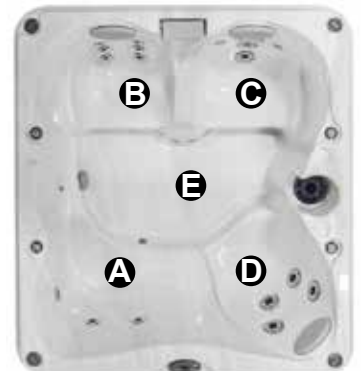

*(See Warranty Document for Specific Details)

Dimensions/Specifications Subject To Change Without Notice