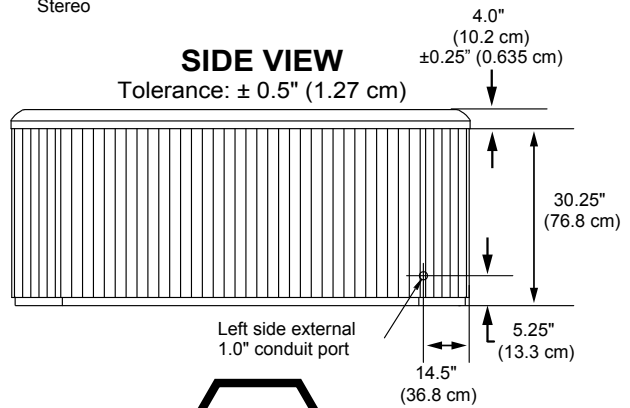

Listed dimensions represent distance from top of acrylic to lowest point in seat. Tolerance $\pm 0.5"$ (1.27 cm).

*(See Warranty Document for Specific Details)

Dimensions/Specifications Subject To Change Without Notice

Sundance Spas 680 Prado

Portable Dimensions

FRONT VIEW
(Front view with stereo option shown)
Tolerance: $\pm 0.5"$ (1.27 cm)

SIDE VIEW
Tolerance: $\pm 0.5"$ (1.27 cm)

IMPORTANT! Always measure each hot tub for exact dimensions BEFORE designing its foundational support and/or decking.