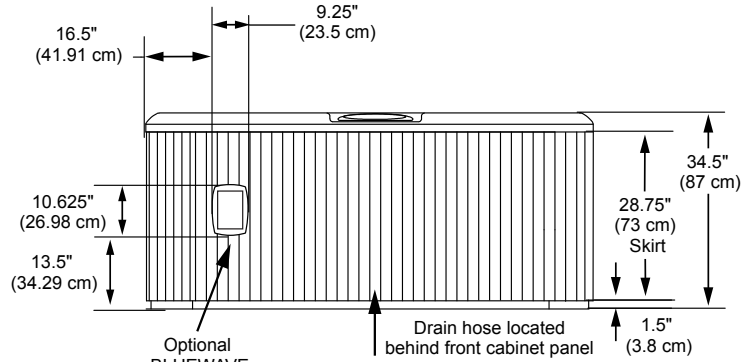

- Jets Pump 1: Powers All Jets + Waterfall when running

23 Total Jets

Spa Operation Subject To Change Without Notice

SEAT DEPTHS

- A = 25.50" (64.7 cm)**
- B = 27.50" (69.9 cm)**
- C = 27.50" (69.9 cm)**
- D = 27.40" (69.6 cm)**
- E = 30.25" (76.8 cm)**

Listed dimensions represent distance from top of acrylic to lowest point in seat. Tolerance $\pm 0.5"$ (1.27 cm).

*(See Warranty Document for Specific Details)

Dimensions/Specifications Subject To Change Without Notice

Sundance Spas 680 Prado

Portable Dimensions

FRONT VIEW
(Front view with stereo option shown)
Tolerance: $\pm 0.5"$ (1.27 cm)

SIDE VIEW
Tolerance: $\pm 0.5"$ (1.27 cm)

IMPORTANT! Always measure each hot tub for exact dimensions BEFORE designing its foundational support and/or decking.