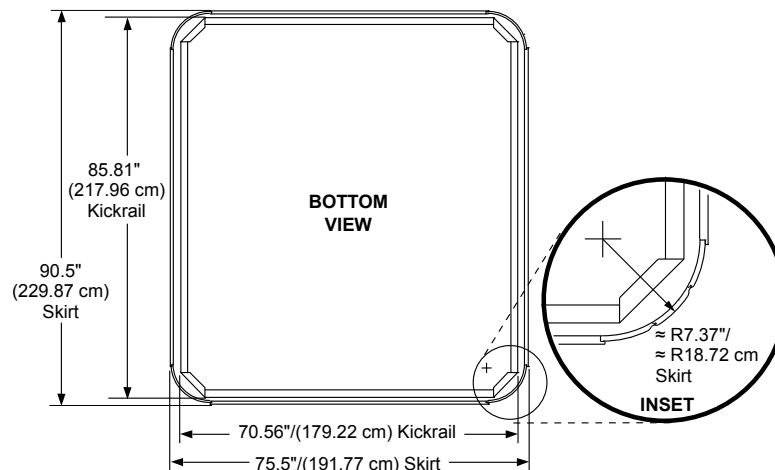

## SEAT DEPTHS

- A = 26.50" (67.31 cm)**
- B = 22.50" (57.15 cm)**
- C = 27.50" (69.85 cm)**
- D = 22.00" (55.88 cm)**
- E = 25.50" (64.77 cm)**
- F = 22.50" (57.15 cm)**

- G = 22.75" (57.78 cm)**
- H = 29.25" (74.29 cm)**
- I = 31.00" (78.74 cm)**

Listed dimensions represent distance from top of acrylic to lowest point in seat. Tolerance  $\pm 0.5"$  (1.27 cm).

\*(See Warranty Document for Specific Details)

Dimensions/Specifications Subject To Change Without Notice

## Portable Dimensions

**TOP VIEW**

**FRONT/BACK VIEW**

Tolerance:  $\pm 0.5"$  (1.27 cm)

**LEFT/RIGHT SIDE VIEW**

Tolerance:  $\pm 0.5"$  (1.27 cm)

**IMPORTANT! Always measure each hot tub for exact dimensions BEFORE designing its foundational support and/or decking.**

Dimensions/specifications subject to change without notice. Tolerance:  $\pm 0.5"$  (1.27 cm)

\*(See Warranty Document for Specific Details)

Dimensions/Specifications Subject To Change Without Notice