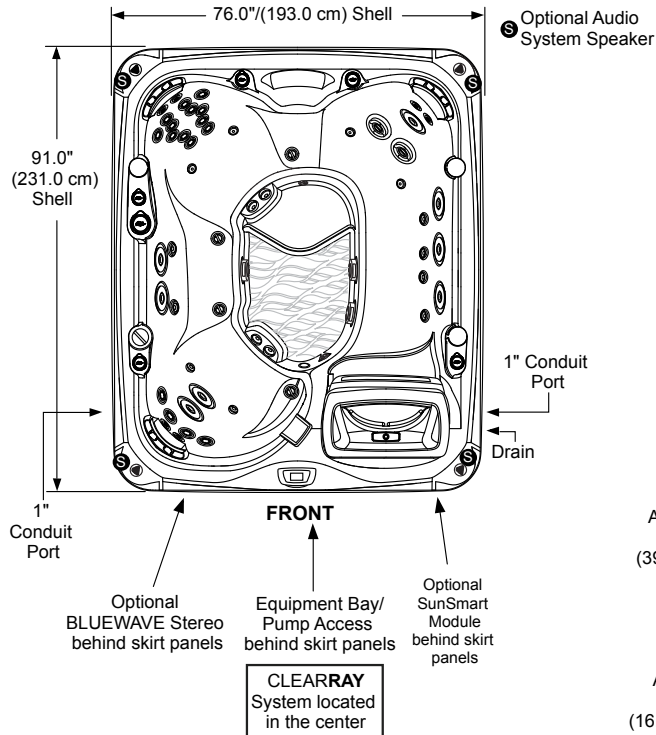

## SEAT DEPTHS

- A = 26.50" (67.31 cm)**
- B = 22.50" (57.15 cm)**
- C = 27.50" (69.85 cm)**
- D = 22.00" (55.88 cm)**
- E = 25.50" (64.77 cm)**
- F = 22.50" (57.15 cm)**

- G = 22.75" (57.78 cm)**
- H = 29.25" (74.29 cm)**
- I = 31.00" (78.74 cm)**

Listed dimensions represent distance from top of acrylic to lowest point in seat. Tolerance  $\pm 0.5"$  (1.27 cm).

\*(See Warranty Document for Specific Details)

Dimensions/Specifications Subject To Change Without Notice

## Portable Dimensions

**TOP VIEW**

**FRONT/BACK VIEW**

Tolerance:  $\pm 0.5"$  (1.27 cm)

**LEFT/RIGHT SIDE VIEW**

Tolerance:  $\pm 0.5"$  (1.27 cm)

**IMPORTANT! Always measure each hot tub for exact dimensions BEFORE designing its foundational support and/or decking.**