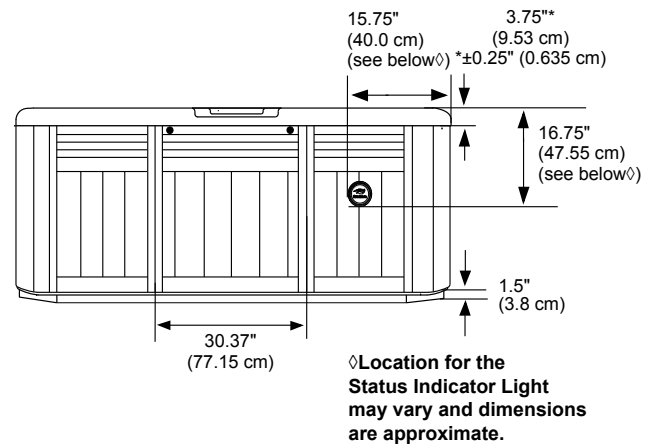

## SEAT DEPTHS

- A = 26.50" (67.31 cm)**
- B = 22.50" (57.15 cm)**
- C = 27.50" (69.85 cm)**
- D = 22.00" (55.88 cm)**
- E = 25.50" (64.77 cm)**
- F = 22.50" (57.15 cm)**

- G = 22.75" (57.78 cm)**
- H = 29.25" (74.29 cm)**
- I = 31.00" (78.74 cm)**

Listed dimensions represent distance from top of acrylic to lowest point in seat. Tolerance  $\pm 0.5"$  (1.27 cm).

\*(See Warranty Document for Specific Details)

Dimensions/Specifications Subject To Change Without Notice

## Portable Dimensions

**TOP VIEW**

**FRONT/BACK VIEW**

Tolerance:  $\pm 0.5"$  (1.27 cm)

**LEFT/RIGHT SIDE VIEW**

Tolerance:  $\pm 0.5"$  (1.27 cm)

**IMPORTANT! Always measure each hot tub for exact dimensions BEFORE designing its foundational support and/or decking.**

Dimensions/specifications subject to change without notice. Tolerance:  $\pm 0.5"$  (1.27 cm)

\*(See Warranty Document for Specific Details)

Dimensions/Specifications Subject To Change Without Notice