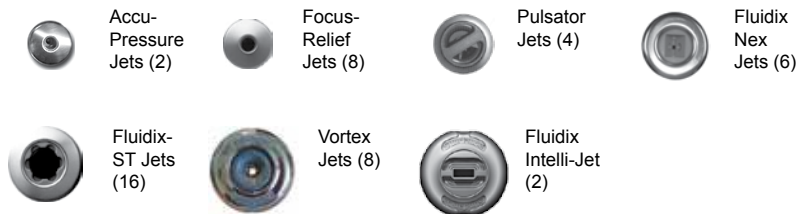

46 Total Jets

Spa Operation Subject To Change Without Notice

SEAT DEPTHS

- **A = 26.50" (67.31 cm)**
- **B = 22.50" (57.15 cm)**
- **C = 27.50" (69.85 cm)**
- **D = 22.00" (55.88 cm)**
- **E = 25.50" (64.77 cm)**
- **F = 22.50" (57.15 cm)**

- **G = 22.75" (57.78 cm)**
- **H = 29.25" (74.29 cm)**
- **I = 31.00" (78.74 cm)**

Listed dimensions represent distance from top of acrylic to lowest point in seat. Tolerance $\pm 0.5"$ (1.27 cm).