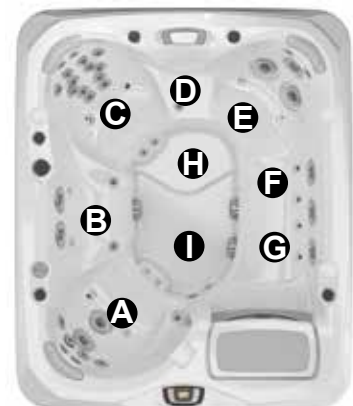

*(See Warranty Document for Specific Details)

Dimensions/Specifications Subject To Change Without Notice