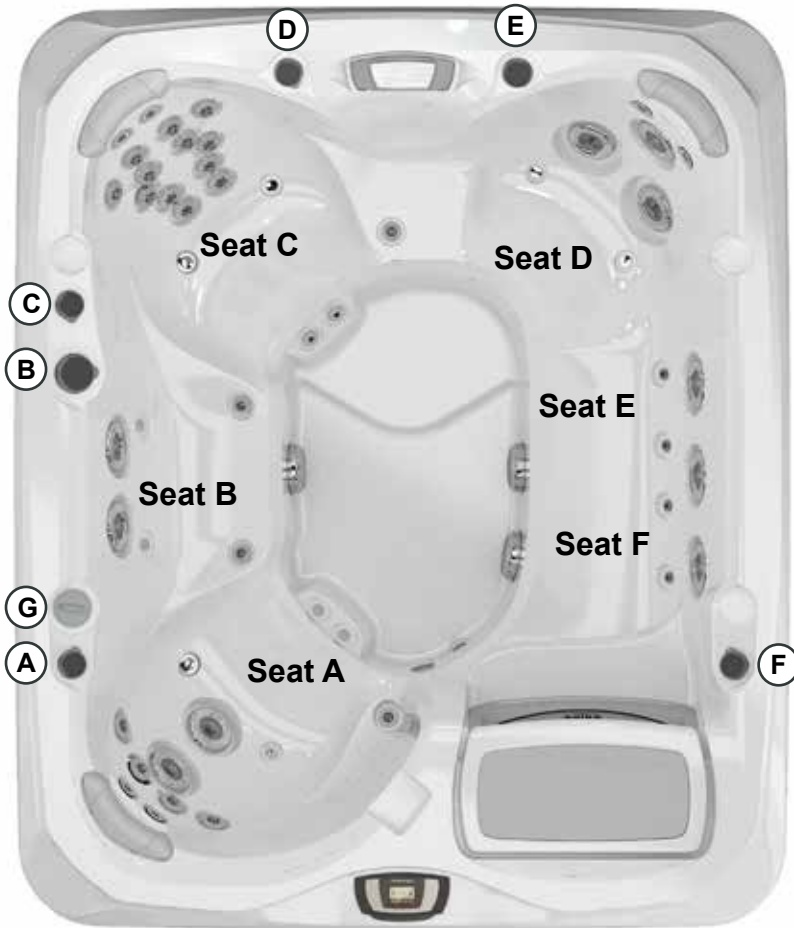

## Operation/Seat Depths

Filter Lid is shown with aftermarket seat pillow

- (A)** Air Control - Activates Seat A Jets (2 Fluidix Nex, 4 Fluidix ST, 2 Pulsator, 2 Vortex)
- (B)** Massage Selector [Pump 1] - Adjusts Massage Level Between Seat A Jets and Seat C Jets
- (C)** Air Control - Activates Seat C Upper 8 Jets (2 Fluidix Nex, 6 Fluidix ST)
- (D)** Air Control - Activates Seat C Lower 10 Jets (6 Fluidix ST, 2 Pulsator, 2 Accu-Pressure)
- (E)** Waterfall Selector [8-Hour Circ. Pump] - Controls Waterfall Output
- (F)** Air Control - Activates Seat D Jets (2 Fluidix Nex, 1 Vortex, 2 Fluidix Intelli-Jet) + Seat E Jets (2 Vortex) + Seat F Jets (2 Vortex)
- (G)** Sunscents Dispenser

- Jets Pump 2: Seat B Jets + Seat D Jets + Seat E Jets + Seat F Jets are always on when this pump is running

- Focus-Relief Jets: Work with both the blower and Jets Pump 2. The blower introduces air to the jet and the Jets Pump forces water through.

## SEAT DEPTHS

- A = 26.50" (67.31 cm)**
- B = 22.50" (57.15 cm)**
- C = 27.50" (69.85 cm)**
- D = 22.00" (55.88 cm)**
- E = 25.50" (64.77 cm)**
- F = 22.50" (57.15 cm)**

- G = 22.75" (57.78 cm)**
- H = 29.25" (74.29 cm)**
- I = 31.00" (78.74 cm)**