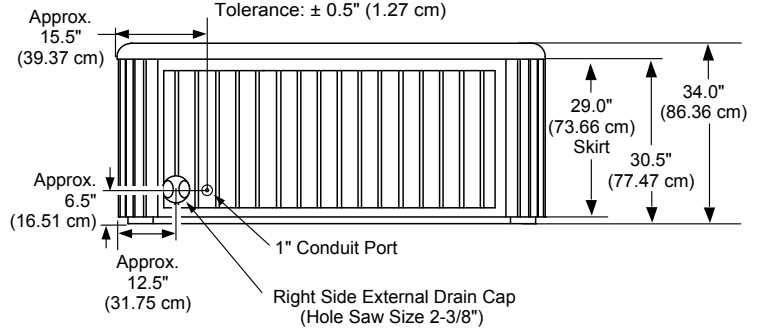

## SEAT DEPTHS

- A = 26.50" (67.31 cm)**
- B = 22.50" (57.15 cm)**
- C = 27.50" (69.85 cm)**
- D = 22.00" (55.88 cm)**
- E = 25.50" (64.77 cm)**
- F = 22.50" (57.15 cm)**

- G = 22.75" (57.78 cm)**
- H = 29.25" (74.29 cm)**
- I = 31.00" (78.74 cm)**

Listed dimensions represent distance from top of acrylic to lowest point in seat. Tolerance  $\pm 0.5"$  (1.27 cm).

\*(See Warranty Document for Specific Details)

Dimensions/Specifications Subject To Change Without Notice

## Portable Dimensions

**TOP VIEW**

**FRONT/BACK VIEW**

Tolerance:  $\pm 0.5"$  (1.27 cm)

**LEFT/RIGHT SIDE VIEW**

Tolerance:  $\pm 0.5"$  (1.27 cm)

**IMPORTANT! Always measure each hot tub for exact dimensions BEFORE designing its foundational support and/or decking.**

Dimensions/specifications subject to change without notice. Tolerance:  $\pm 0.5"$  (1.27 cm)

\*(See Warranty Document for Specific Details)

Dimensions/Specifications Subject To Change Without Notice