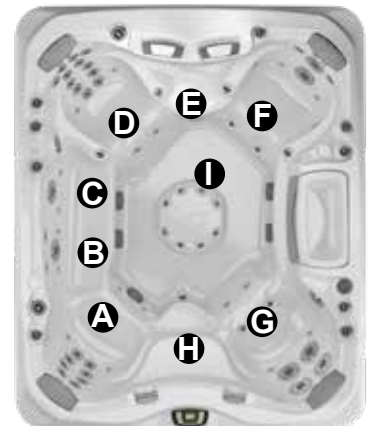

*(See Warranty Document for Specific Details)

Dimensions/Specifications Subject To Change Without Notice

Sundance Spas 880 Aspen

Operation/Seat Depths

- (A)** Air Control - Activates Seat A Jets (2 Fluidix Nex, 8 Fluidix Reflex), Seat B Jets (2 Fluidix Reflex, 1 Fluidix Intelli-Jet) and Seat C Jet (1 Fluidix Intelli-Jet)
- (B)** Massage Selector [Pump 1] - Adjusts Massage Level Between Seat A Jets + Seat B Jets + Seat C Jets and both Side Wall Whirlpool Jets
- (C)** Air Control - Activates Side Wall 1 Whirlpool Jet
- (D)** Air Control - Activates Lower Seat D Jets (6 Fluidix-ST, 2 Pulsators, 2 Accu-Pressure)
- (E)** Air Control - Activates Upper Seat D Jets (2 Fluidix Nex, 6 Fluidix-ST)
- (F)** Massage Selector [Pump 2] - Adjusts Massage Level Between Seat D Jets and Seat G Jets
- (G)** Air Control - Activates Seat E (2 Fluidix Reflex) + Seat F Jets (2 Fluidix Nex, 2 Fluidix Reflex, 2 Fluidix Intelli-Jets, 2 Pulsators, 4 Accu-Pressure)
- (H)** Waterfall Selector [8-Hour Circ. Pump] - Controls Waterfall Output
- (I)** Air Control - Activates Center Footwell Jets (8 Accu-Pressure)
- (J)** SunScents Dispenser
- (K)** Air Control - Activates Side Wall 2 Whirlpool Jet
- (L)** Air Control - Activates Seat G Jets (2 Fluidix Nex, 2 Vortex, 2 Fluidix Intelli-Jet, 4 Accu-Pressure)

66 Total Jets

- Jets Pump 3: Seat E Jets, Seat F Jets and Footwell Jets are always on when this pump is running

Spa Operation Subject To Change Without Notice

SEAT DEPTHS

- A = 26.50" (67.31 cm)**
- B = 26.00" (66.04 cm)**
- C = 26.00" (66.04 cm)**
- D = 27.63" (70.15 cm)**
- E = 21.38" (54.31 cm)**
- F = 26.50" (67.31 cm)**
- G = 25.75" (65.41 cm)**
- H = 16.38" (41.61 cm)**
- I = 36.00" (91.44 cm)**

Listed dimensions represent distance from top of acrylic to lowest point in seat. **Tolerance ± 0.5" (1.27 cm).**

Dimensions/Specifications Subject To Change Without Notice

Sundance Spas 880 Aspen

Portable Dimensions