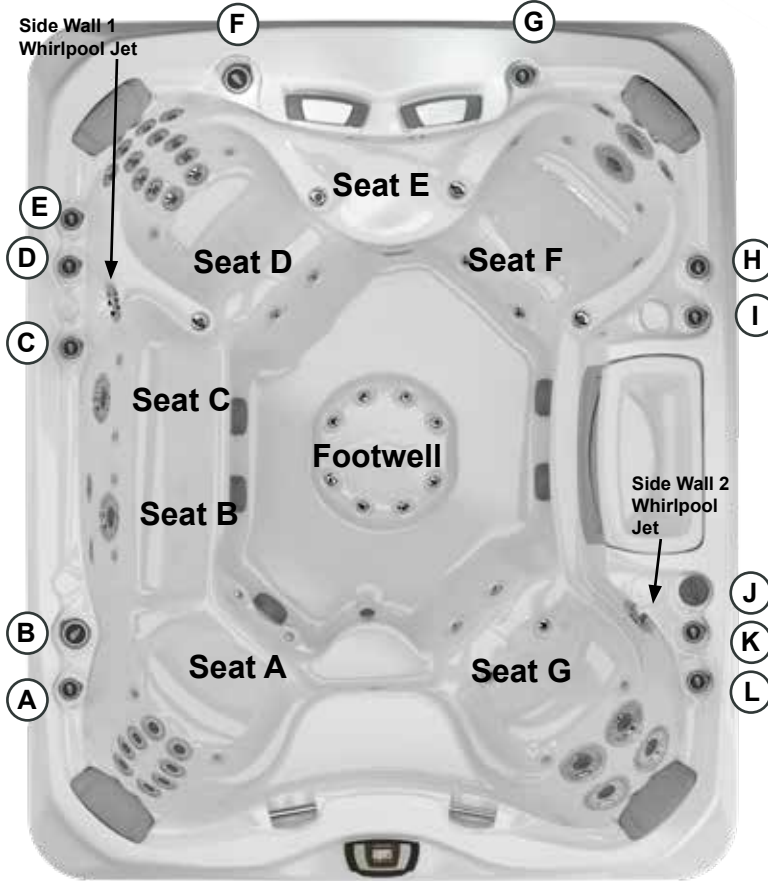

*(See Warranty Document for Specific Details)

Dimensions/Specifications Subject To Change Without Notice

Sundance Spas 880 Aspen

Operation/Seat Depths

- (A)** Air Control - Activates Seat A Jets (2 Fluidix Nex, 8 Fluidix Reflex), Seat B Jets (2 Fluidix Reflex, 1 Fluidix Intelli-Jet) and Seat C Jet (1 Fluidix Intelli-Jet)
- (B)** Massage Selector [Pump 1] - Adjusts Massage Level Between Seat A Jets + Seat B Jets + Seat C Jets and both Side Wall Whirlpool Jets
- (C)** Air Control - Activates Side Wall 1 Whirlpool Jet
- (D)** Air Control - Activates Lower Seat D Jets (6 Fluidix-ST, 2 Pulsators, 2 Accu-Pressure)
- (E)** Air Control - Activates Upper Seat D Jets (2 Fluidix Nex, 6 Fluidix-ST)
- (F)** Massage Selector [Pump 2] - Adjusts Massage Level Between Seat D Jets and Seat G Jets
- (G)** Air Control - Activates Seat E (2 Fluidix Reflex) + Seat F Jets (2 Fluidix Nex, 2 Fluidix Reflex, 2 Fluidix Intelli-Jets, 2 Pulsators, 4 Accu-Pressure)
- (H)** Waterfall Selector [8-Hour Circ. Pump] - Controls Waterfall Output
- (I)** Air Control - Activates Center Footwell Jets (8 Accu-Pressure)
- (J)** SunScents Dispenser
- (K)** Air Control - Activates Side Wall 2 Whirlpool Jet
- (L)** Air Control - Activates Seat G Jets (2 Fluidix Nex, 2 Vortex, 2 Fluidix Intelli-Jet, 4 Accu-Pressure)

66 Total Jets

- Jets Pump 3: Seat E Jets, Seat F Jets and Footwell Jets are always on when this pump is running

Spa Operation Subject To Change Without Notice

SEAT DEPTHS

- A = 26.50" (67.31 cm)**
- B = 26.00" (66.04 cm)**
- C = 26.00" (66.04 cm)**
- D = 27.63" (70.15 cm)**
- E = 21.38" (54.31 cm)**
- F = 26.50" (67.31 cm)**
- G = 25.75" (65.41 cm)**
- H = 16.38" (41.61 cm)**
- I = 36.00" (91.44 cm)**