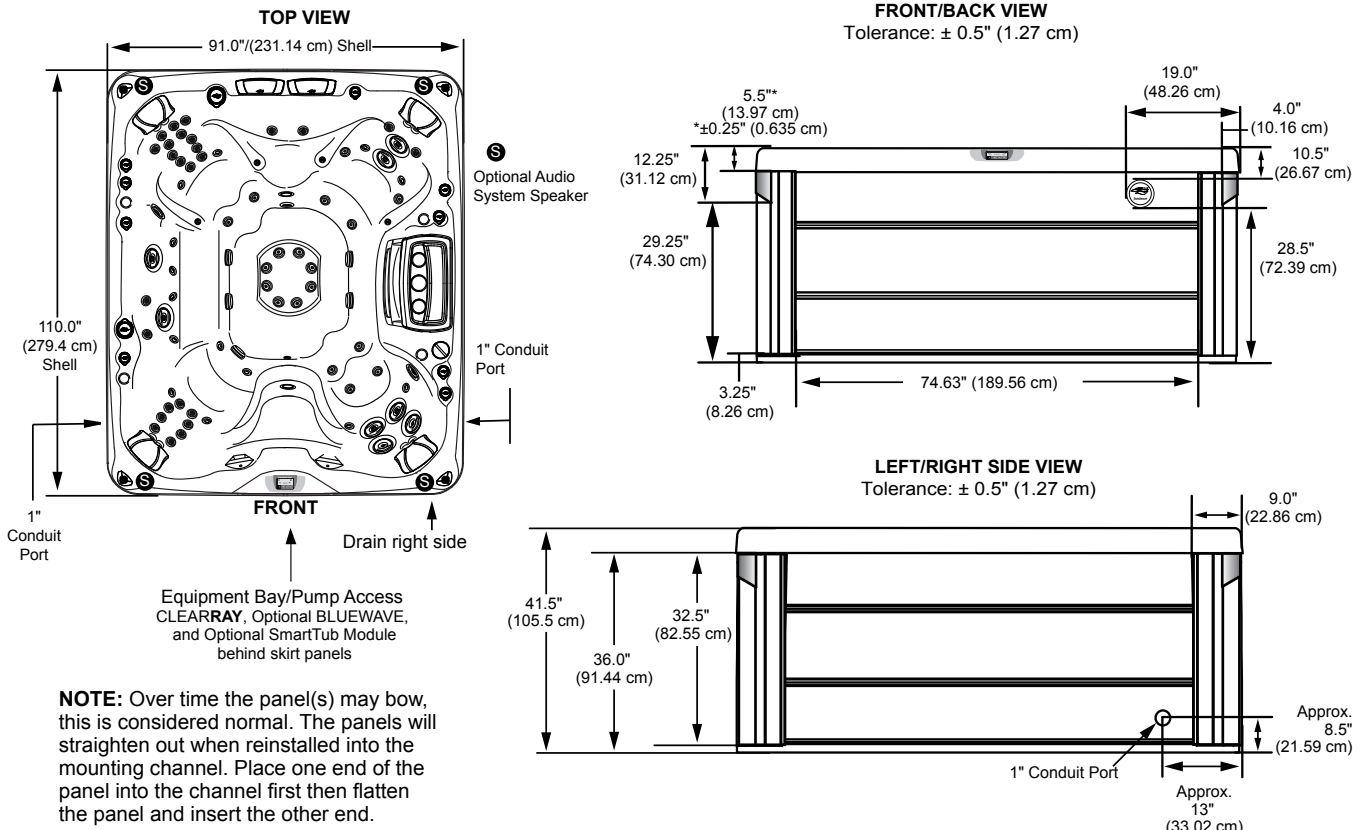

66 Total Jets

- Jets Pump 3: Seat E Jets, Seat F Jets and Footwell Jets are always on when this pump is running

Spa Operation Subject To Change Without Notice

SEAT DEPTHS

- A = 26.50" (67.31 cm)**
- B = 26.00" (66.04 cm)**
- C = 26.00" (66.04 cm)**
- D = 27.63" (70.15 cm)**
- E = 21.38" (54.31 cm)**
- F = 26.50" (67.31 cm)**
- G = 25.75" (65.41 cm)**
- H = 16.38" (41.61 cm)**
- I = 36.00" (91.44 cm)**

Listed dimensions represent distance from top of acrylic to lowest point in seat. **Tolerance ± 0.5" (1.27 cm).**

Dimensions/Specifications Subject To Change Without Notice

Sundance Spas 880 Aspen

Portable Dimensions

IMPORTANT! Always measure each hot tub for exact dimensions **BEFORE** designing its foundational support and/or decking.

Dimensions/specifications subject to change without notice. Tolerance: $\pm 0.5"$ (1.27 cm)

Dimensions/Specifications Subject To Change Without Notice