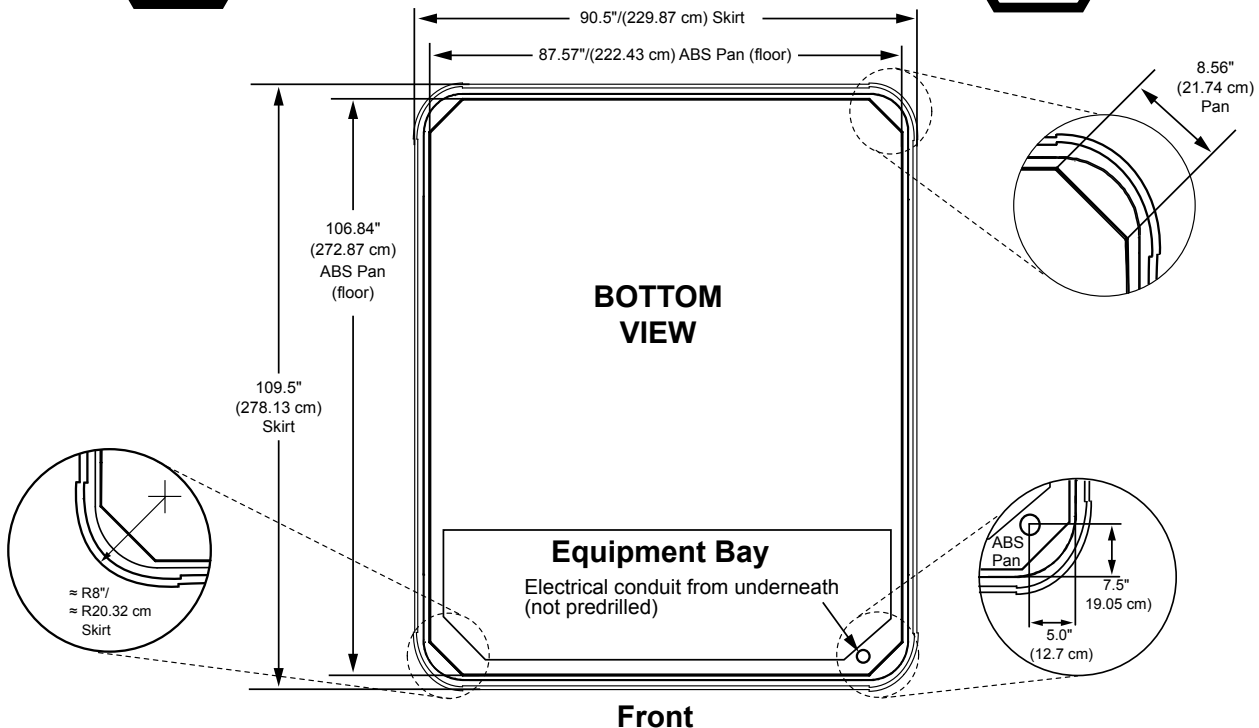

66 Total Jets

- Jets Pump 3: Seat E Jets, Seat F Jets and Footwell Jets are always on when this pump is running

Spa Operation Subject To Change Without Notice

SEAT DEPTHS

- A = 26.50" (67.31 cm)**
- B = 26.00" (66.04 cm)**
- C = 26.00" (66.04 cm)**
- D = 27.63" (70.15 cm)**
- E = 21.38" (54.31 cm)**
- F = 26.50" (67.31 cm)**
- G = 25.75" (65.41 cm)**
- H = 16.38" (41.61 cm)**
- I = 36.00" (91.44 cm)**

Listed dimensions represent distance from top of acrylic to lowest point in seat. **Tolerance ± 0.5" (1.27 cm).**

Dimensions/Specifications Subject To Change Without Notice

Sundance Spas 880 Aspen

Portable Dimensions

IMPORTANT! Always measure each hot tub for exact dimensions **BEFORE** designing its foundational support and/or decking.

Dimensions/specifications subject to change without notice. Tolerance: $\pm 0.5"$ (1.27 cm)

Dimensions/Specifications Subject To Change Without Notice